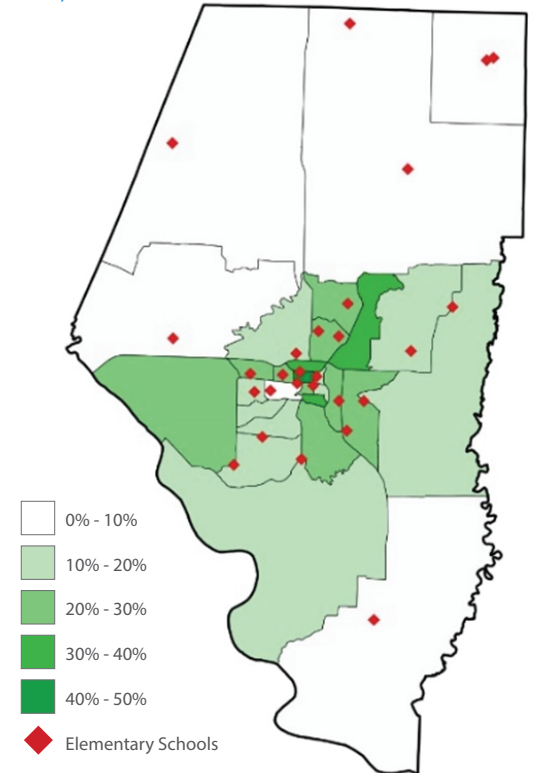

Boone Indicators Dashboard Report - ECONOMIC OPPORTUNITY

FAMILY STABILITY

The lead indicator for this category is *child abuse and neglect cases* in Boone County.

SOCIAL CAPITAL

The lead indicator for this category is *voter turnout* in Boone County.

RESIDENTIAL INTEGRATION

The lead indicator is the *percentage of minority householders by tract* in Boone County.

Boone County, MO, percent of minority householders by tract, 2013-2017

Sources: 2010 Census tracts & elementary schools; 2013-2017 ACS tables B25003, B25003H

INCOME EQUITY

The lead indicator for this category is *child poverty rate by race* in Boone County.

QUALITY PUBLIC SCHOOLS

The lead indicator for this category is the *rate of high school graduates entering four-year colleges*.