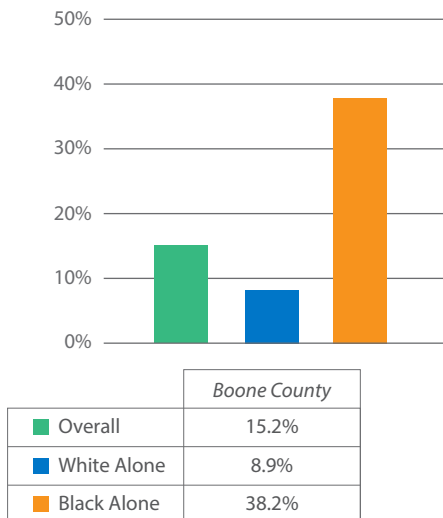

Boone Indicators Dashboard Report - ECONOMIC OPPORTUNITY

FAMILY STABILITY

The lead indicator for this category is *child abuse and neglect cases* in Boone County.

SOCIAL CAPITAL

The lead indicator for this category is *voter turnout* in Boone County.

RESIDENTIAL INTEGRATION

The lead indicator is the *percentage of minority householders by tract* in Boone County.

Boone County, MO, percent of minority householders by tract, 2013-2017

Sources: 2010 Census tracts & elementary schools; 2013-2017 ACS tables B25003, B25003H

INCOME EQUITY

The lead indicator for this category is *child poverty rate by race* in Boone County.

QUALITY PUBLIC SCHOOLS

The lead indicator for this category is the *rate of high school graduates entering four-year colleges*.