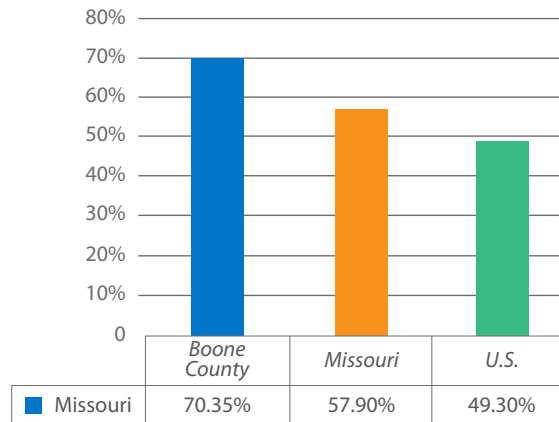

Boone Indicators Dashboard Report - ECONOMIC OPPORTUNITY

FAMILY STABILITY

The lead indicator for this category is *child abuse and neglect cases* in Boone County.

SOCIAL CAPITAL

The lead indicator for this category is *voter turnout* in Boone County.

RESIDENTIAL INTEGRATION

The lead indicator is the *percentage of minority householders by tract* in Boone County.

Boone County, MO, percent of minority householders by tract, 2013-2017

Sources: 2010 Census tracts & elementary schools; 2013-2017 ACS tables B25003, B25003H

INCOME EQUITY

The lead indicator for this category is *child poverty rate by race* in Boone County.

QUALITY PUBLIC SCHOOLS

The lead indicator for this category is the *rate of high school graduates entering four-year colleges*.