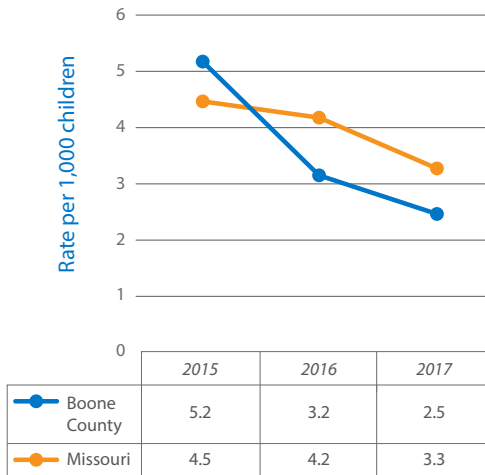

Boone Indicators Dashboard Report - ECONOMIC OPPORTUNITY

FAMILY STABILITY

The lead indicator for this category is *child abuse and neglect cases* in Boone County.

SOCIAL CAPITAL

The lead indicator for this category is *voter turnout* in Boone County.

RESIDENTIAL INTEGRATION

The lead indicator is the *percentage of minority householders by tract* in Boone County.

Boone County, MO, percent of minority householders by tract, 2013-2017

Sources: 2010 Census tracts & elementary schools; 2013-2017 ACS tables B25003, B25003H

INCOME EQUITY

The lead indicator for this category is *child poverty rate by race* in Boone County.

QUALITY PUBLIC SCHOOLS

The lead indicator for this category is the *rate of high school graduates entering four-year colleges*.